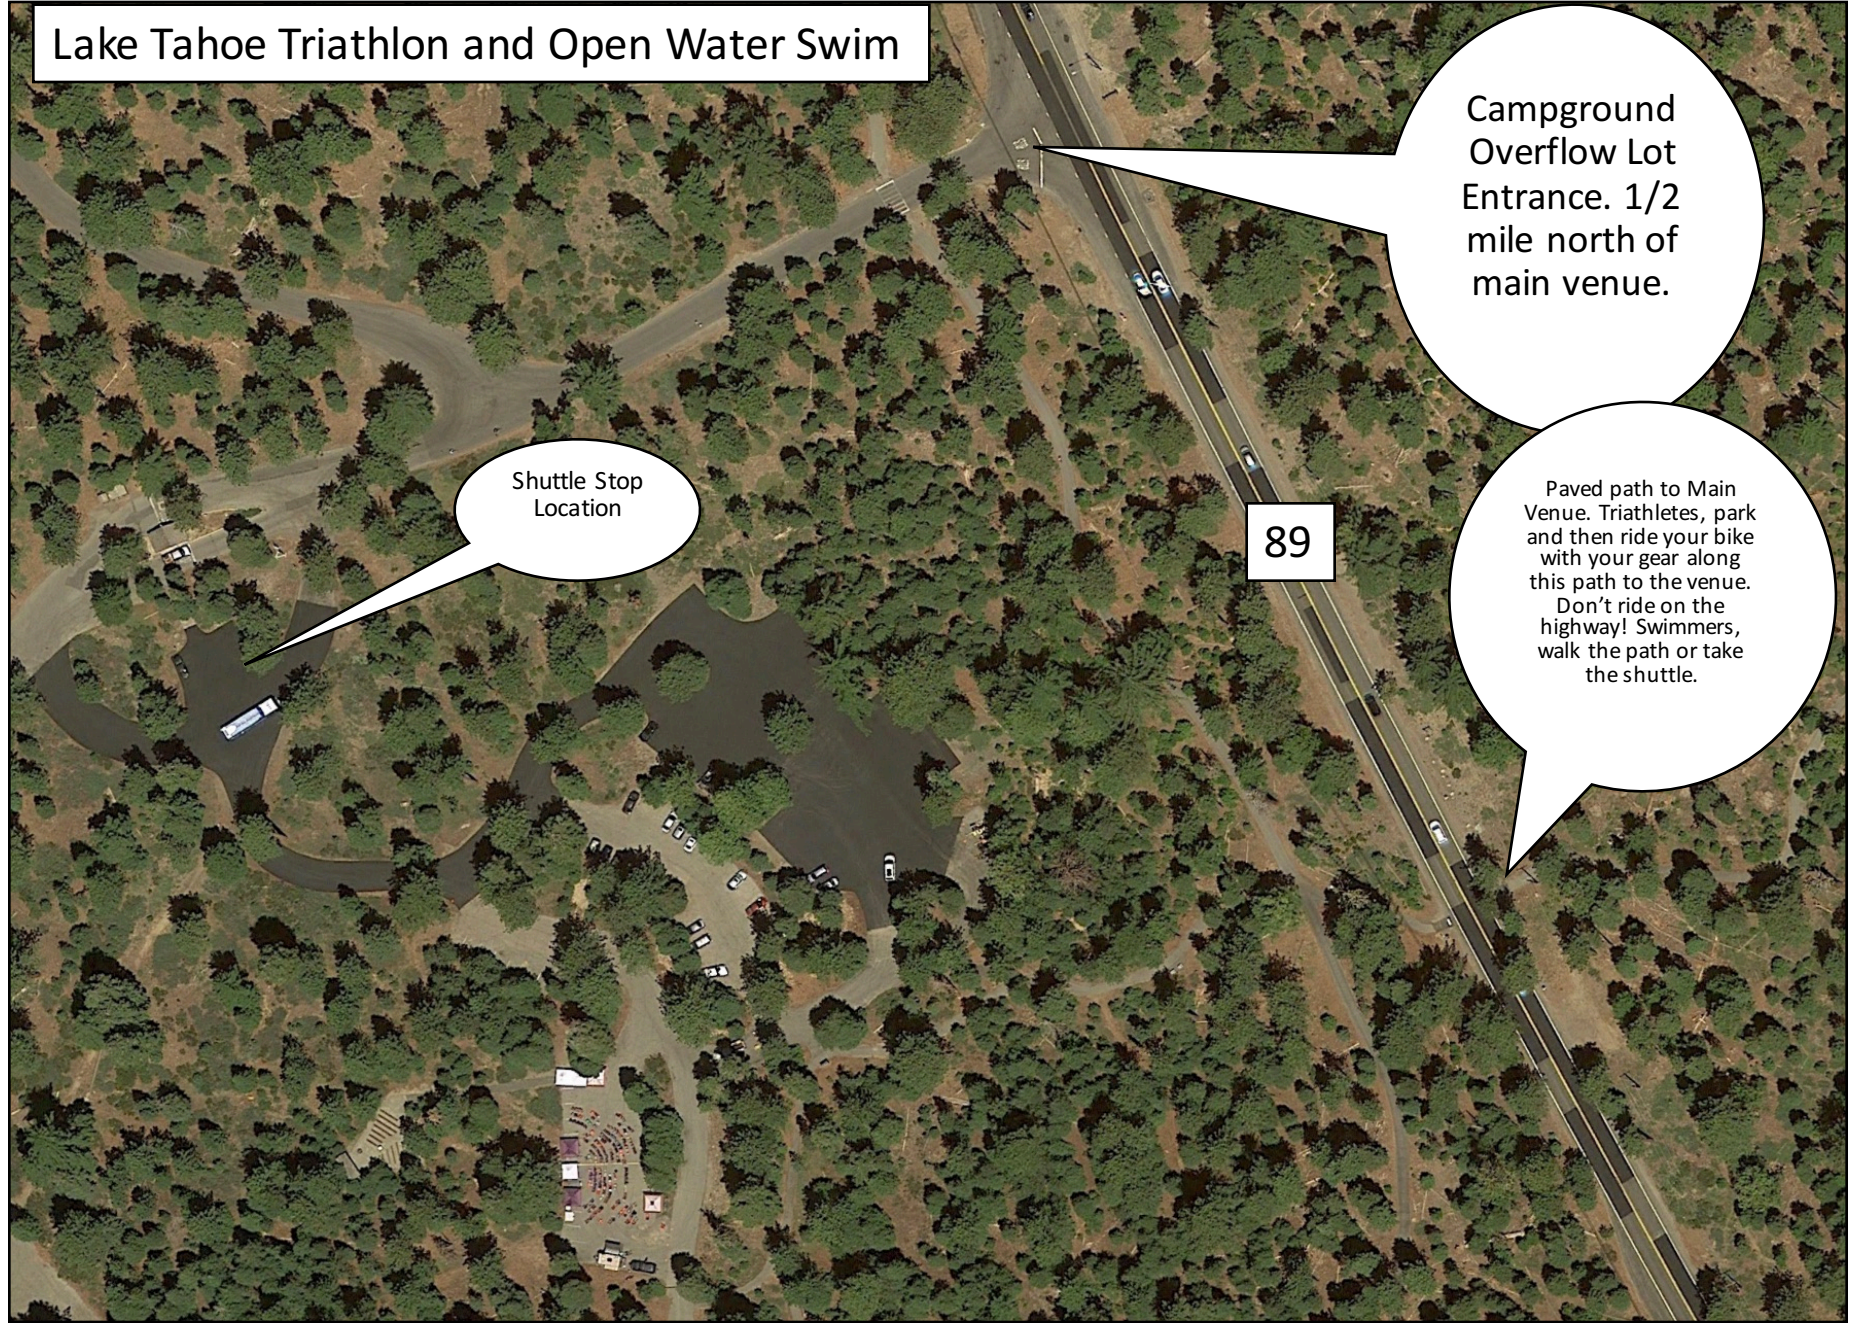

Lake Tahoe Triathlon and Open Water Swim

Shuttle Stop Location

Campground Overflow Lot Entrance. 1/2 mile north of main venue.

89

Paved path to Main Venue. Triathletes, park and then ride your bike with your gear along this path to the venue. Don't ride on the highway! Swimmers, walk the path or take the shuttle.